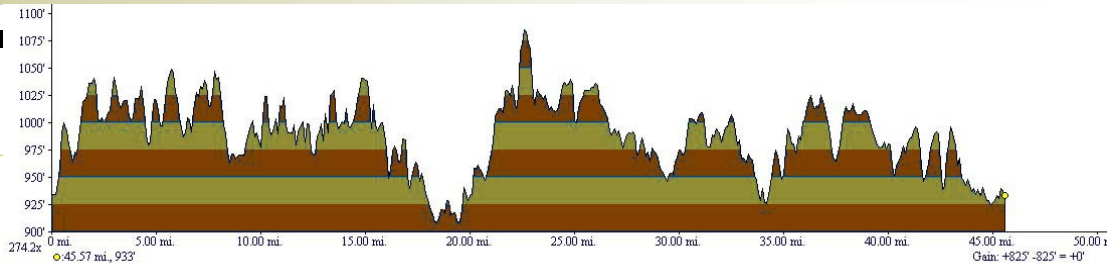

ROCKFORD LOOP

FACT SHEET

LOCATION METRO WEST

LENGTH 45 MILES

START WAYZATA

CLIMB 825 FT

Profile created with TOPO!® ©2006 National Geographic (www.nationalgeographic.com/topo)

TOPO! map printed on 01/21/08 from "Untitled.tpo"

SPECIAL POINTS OF INTEREST:

- Rolling hills
- Country roads
- Nice elevation gain
- Plenty of services
- Possible high traffic on eastern leg

TN MN
1°
01/21/08

1 LakeStE	0 ft	
2 Get on Lake St E and drive west	0 ft	0 ft
3 FerndaleRdS	0.5 mi	0.5 mi
4 Get on Ferndale Rd S and drive north	0.5 mi	0 ft
5 CoHwy6	2.0 mi	1.6 mi
6 Get on Co Hwy 6 and drive west	2.0 mi	0 ft
7 CoHwy61	2.6 mi	0.5 mi
8 Get on Hunter Dr and drive north	2.6 mi	0 ft
9 CoHwy24	3.7 mi	1.2 mi
10 Get on Co Hwy 24 and drive west	3.7 mi	0 ft
11 CoHwy19	8.9 mi	5.1 mi