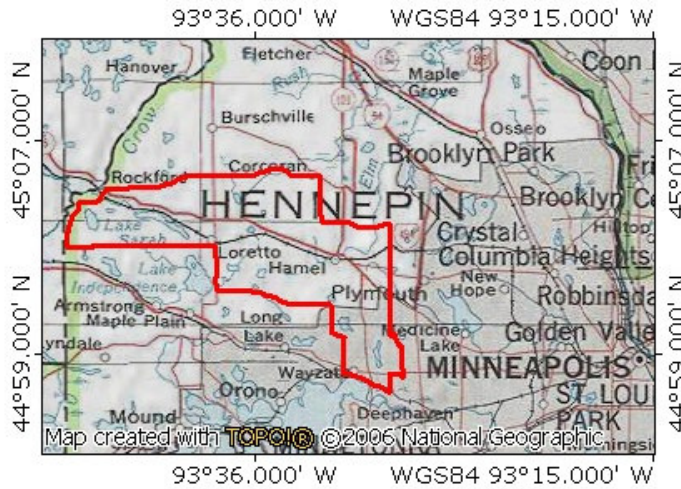

ROCKFORD LOOP

FACT SHEET

LOCATION METRO WEST

LENGTH 45 MILES

START WAYZATA

CLIMB 825 FT

Profile created with TOPO!® ©2006 National Geographic (www.nationalgeographic.com/topo)

TOPO! map printed on 01/21/08 from "Untitled.tpo"

SPECIAL POINTS OF INTEREST:

- Rolling hills
- Country roads
- Nice elevation gain
- Plenty of services
- Possible high traffic on eastern leg

TN MN
1°
01/21/08

1 LakeStE	0 ft	
2 Get on Lake St E and drive west	0 ft	0 ft
3 FerndaleRdS	0.5 mi	0.5 mi
4 Get on Ferndale Rd S and drive north	0.5 mi	0 ft
5 CoHwy6	2.0 mi	1.6 mi
6 Get on Co Hwy 6 and drive west	2.0 mi	0 ft
7 CoHwy61	2.6 mi	0.5 mi
8 Get on Hunter Dr and drive north	2.6 mi	0 ft
9 CoHwy24	3.7 mi	1.2 mi
10 Get on Co Hwy 24 and drive west	3.7 mi	0 ft
11 CoHwy19	8.9 mi	5.1 mi